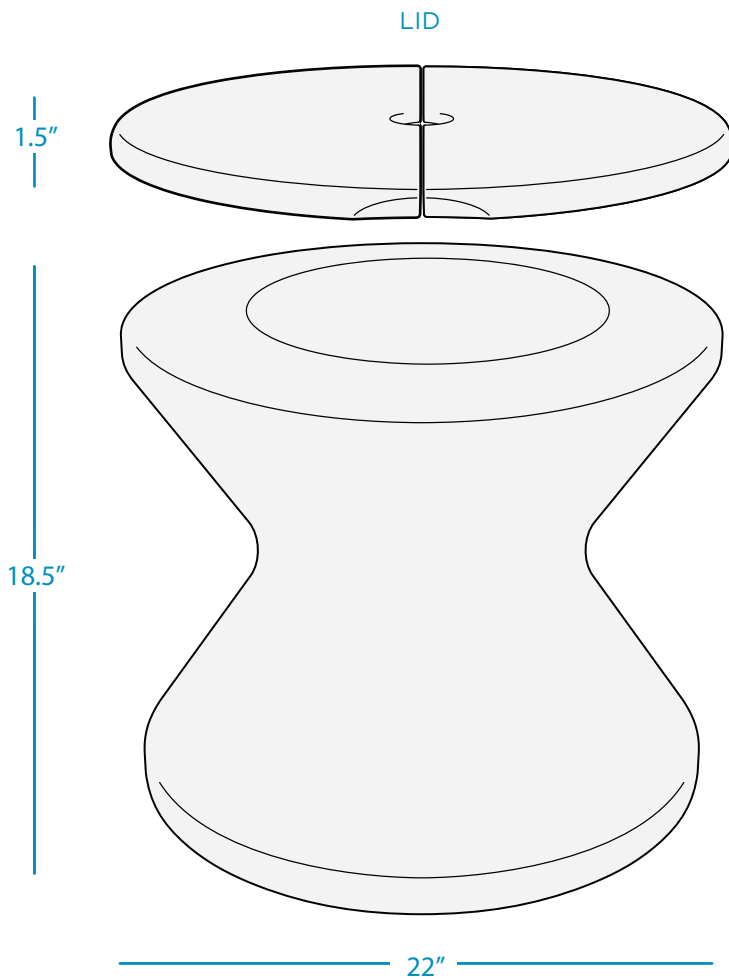

### SPECIFICATIONS

DESIGNED FOR USE IN UP TO 15" OF WATER

WEIGHT EMPTY: 26 LBS | WEIGHT FULL: 120 LBS

### FEATURES

- Designed for up to 15 inches of water
- Perfect for residential or commercial use
- Built to withstand the sun, weather, and chemicals of any pool or outdoor environment
- Compatible with all pool types, including vinyl
- Crafted of a high-quality, UV16 rated resin, color stabilized for up to 16,000 hours of direct sunlight
- Easy application via threaded plug system
- Central ice bin holds up to 10 cans of your choice 12 oz beverage
- Features a built-in umbrella hole for up to a 2-inch pole

## 22" SIDE TABLE LIDS

### SPECIFICATIONS

WEIGHT: 6 LBS

2-PIECE LID WITH  
2" UMBRELLA HOLE

1-PIECE LID  
WITH NO HOLE