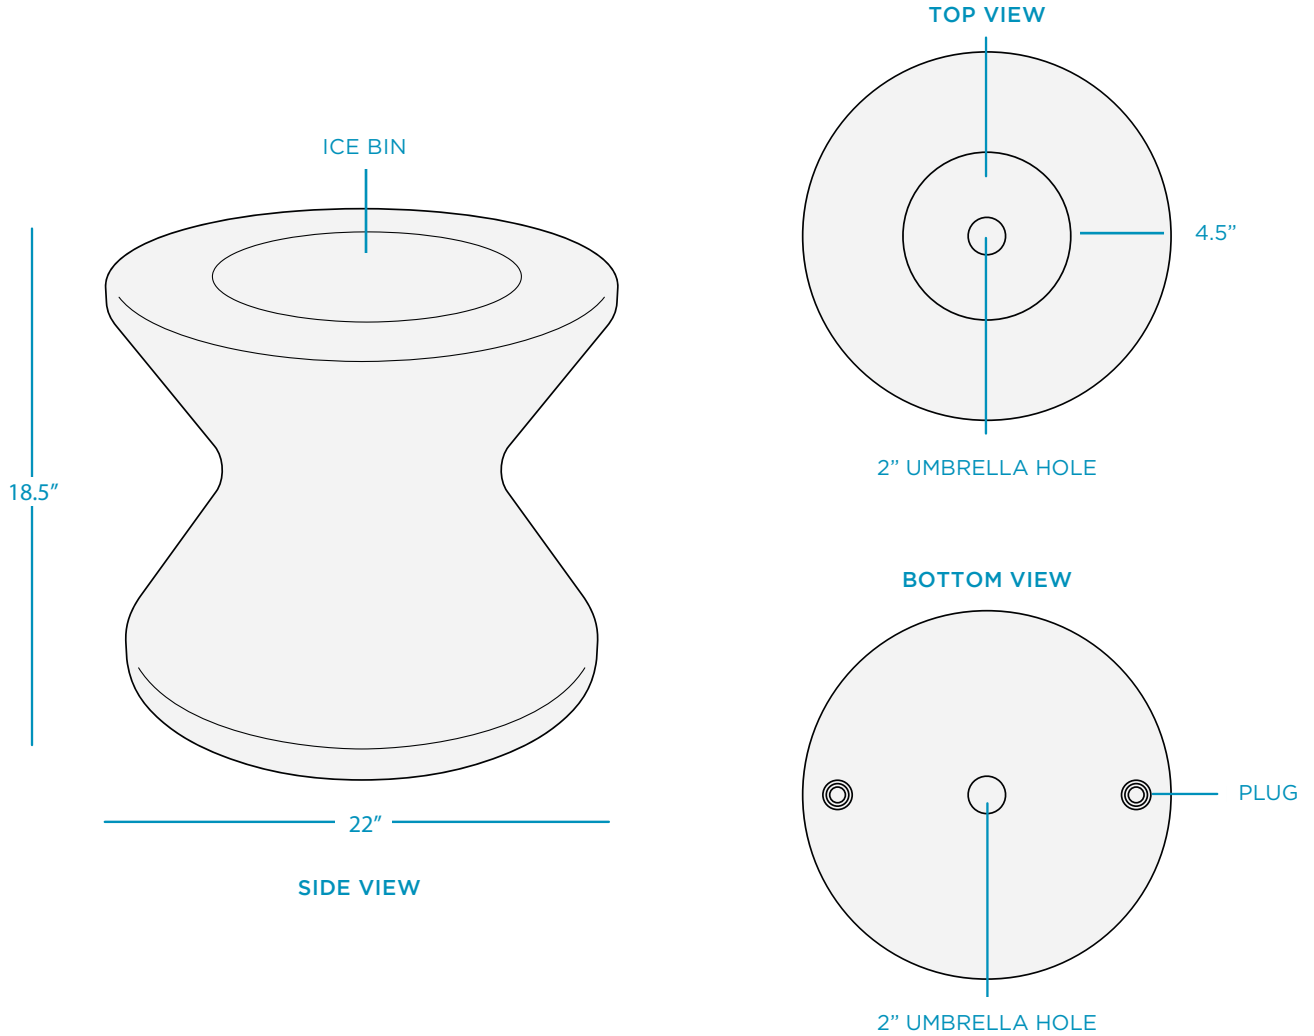

### SPECIFICATIONS

DESIGNED FOR USE IN UP TO 15" OF WATER

WEIGHT EMPTY: 26 LBS | WEIGHT FULL: 120 LBS

### FEATURES

- Designed for up to 15 inches of water
- Perfect for residential or commercial use
- Built to withstand the sun, weather, and chemicals of any pool or outdoor environment
- Compatible with all pool types, including vinyl
- Crafted of a high-quality, UV16 rated resin, color stabilized for up to 16,000 hours of direct sunlight
- Easy application via threaded plug system
- Central ice bin holds up to 10 cans of your choice 12 oz beverage
- Features a built-in umbrella hole for up to a 2-inch pole

## 22" SIDE TABLE LIDS

### SPECIFICATIONS

WEIGHT: 6 LBS

2-PIECE LID WITH  
2" UMBRELLA HOLE

1-PIECE LID  
WITH NO HOLE